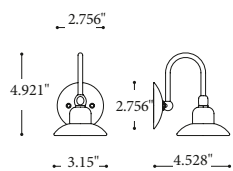

Art. OUT8

ARTICOLO ITEM	DESCRIZIONE DESCRIPTION	ALIMENTAZIONE E MODULO LED POWER AND LED MODULE	COLORE LED LED COLOUR	PESO GR. WEIGHT GR.	VOL. IN M ³ VOL. IN M ³	PEZZI IMBALLO OUTER BOX	FASCIA PREZZO PRICE RANGE
OUT7.O	Applique 1 luce in ottone anticato Wall lamp 1 light aged brass finish	350mA (1,2W)	B11 - 3000K Bianco caldo Warm white	900	0,01	1	B67
OUT7.NI	Applique 1 luce in nichel Wall lamp 1 light nickel finish		B67				
OUT8.O	Applique 1 luce in ottone anticato Wall lamp 1 light aged brass finish	350mA (1,2W)	B11 - 3000K Bianco caldo Warm white	1.180	0,01	1	B70
OUT8.NI	Applique 1 luce in nichel Wall lamp 1 light nickel finish		B70				