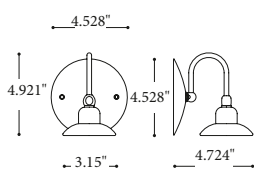

Art. OUT8

ARTICOLO ITEM	DESCRIZIONE DESCRIPTION	ALIMENTAZIONE E MODULO LED POWER AND LED MODULE	COLORE LED LED COLOUR	PESO GR. WEIGHT GR.	VOL. IN M ³ VOL. IN M ³	PEZZI IMBALLO OUTER BOX	FASCIA PREZZO PRICE RANGE
OUT7.O	Applique 1 luce in ottone anticato Wall lamp 1 light aged brass finish	350mA (1,2W)	B11 - 3000K Bianco caldo Warm white	900	0,01	1	B67
OUT7.NI	Applique 1 luce in nichel Wall lamp 1 light nickel finish		B67				
OUT8.O	Applique 1 luce in ottone anticato Wall lamp 1 light aged brass finish	350mA (1,2W)	B11 - 3000K Bianco caldo Warm white	1.180	0,01	1	B70
OUT8.NI	Applique 1 luce in nichel Wall lamp 1 light nickel finish		B70				