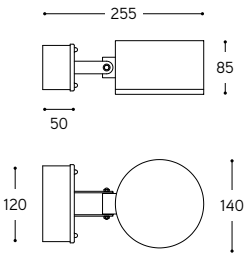

Outdoor wall lamp suitable for lighting of public spaces such as porticoes, loggias, terraces. Made of aged brass, it can be adjusted for 180 degrees, in a unidirectional direction (vertical or horizontal). It can be placed on the wall but also on the ceiling. ACELUM, if used with some accessories of our production, is transformed into an interesting "visible system" for outdoor, visible in this catalogue in next pages.

ARTICOLO ITEM	DESCRIZIONE DESCRIPTION	ALIMENTAZIONE E MODULO LED DIMMERABILE POWER AND LED DIMMABLE MODULE	COLORE LED LED COLOUR	POTENZA POWER	PESO GR. WEIGHT GR.	VOL. IN M³ VOL. IN M³	FASCIA PREZZO PRICE RANGE
ACELUM	Applique per esterno in ottone successivamente anticato con spostamento del diffusore in orizzontale o in verticale per 180°/ Outdoor spot in aged, with horizontal or vertical diffusor displacement for 180°	lumen: 1020 CRI: > 90 durata: 40.000H	2700°K Bianco caldo Warm white	10W	2.900	0,02	B90